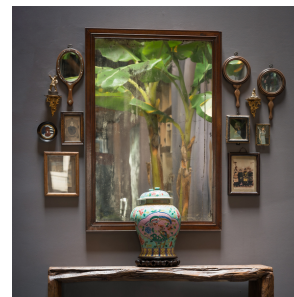

## CALLIGRAPHER'S FRAME WITH MIRROR

**\$4,680**

c. 1900 • Northern China, China • Rosewood • Collection #S103

W: 31.0" D: 1.0" H: 45.0"

Prized for its rich color and fine grain, rosewood was the perfect material to frame the finely executed work of a Qing-dynasty calligrapher. More than a hundred years later, the frame's simple lines and lovely tones still enhance the view, now as a sleek mirror.