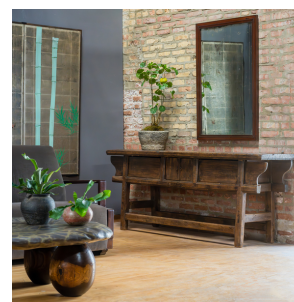

## CALLIGRAPHER'S FRAME WITH MIRROR

**\$4,680**

c. 1900 • Northern China, China • Rosewood • Collection #S103

W: 31.0" D: 1.0" H: 45.0"

Prized for its rich color and fine grain, rosewood was the perfect material to frame the finely executed work of a Qing-dynasty calligrapher. More than a hundred years later, the frame's simple lines and lovely tones still enhance the view, now as a sleek mirror.