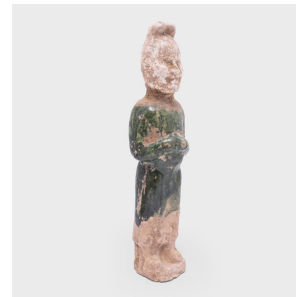

PAGODA RED

GREEN GLAZED MINGQI SPIRIT SCHOLAR

\$680

Unknown • China • Ceramic • Collection #CESB044

W: 2.5" D: 2.0" H: 9.25"

Molded of earthenware, this petite sculpture is a type of centuries-old burial figurine known as *míngqì*. Such model figures were placed in tombs of individuals with high status to ensure a safe journey to the afterlife. Meant to depict the pleasures of daily life, common burial figures were warriors, dancers, male and female figures and animals.

This *míngqì* is of a male attendant dressed in a bold green gown, hands folded in front and topped by a towering headdress. Continued...

1740 W. Webster Ave., Chicago, IL 60614 • 773-235-1188 • info@pagodared.com

PAGODARED.COM

PAGODA RED

GREEN GLAZED MINGQI SPIRIT SCHOLAR

Though some of the glaze has now weathered from age, revealing the original ceramic form, the facial features are left intact with stunning detail.