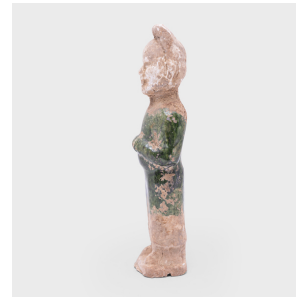

PAGODA RED

GREEN GLAZED MINGQI SPIRIT SCHOLAR

\$680

Unknown • China • Ceramic • Collection #CESB044

W: 2.5" D: 2.0" H: 9.25"

Molded of earthenware, this petite sculpture is a type of centuries-old burial figurine known as *míngqì*. Such model figures were placed in tombs of individuals with high status to ensure a safe journey to the afterlife. Meant to depict the pleasures of daily life, common burial figures were warriors, dancers, male and female figures and animals.

This *míngqì* is of a male attendant dressed in a bold green gown, hands folded in front and topped by a towering headdress. Continued...

1740 W. Webster Ave., Chicago, IL 60614 • 773-235-1188 • info@pagodared.com

PAGODARED.COM

PAGODA RED

GREEN GLAZED MINGQI SPIRIT SCHOLAR

Though some of the glaze has now weathered from age, revealing the original ceramic form, the facial features are left intact with stunning detail.