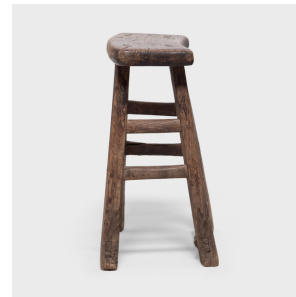

PAGODA RED

PROVINCIAL FAN STOOL

\$1,280

c. 1900 • Hebei, China • Northern Elmwood • Collection #BJH046

W: 16.25" D: 11.0" H: 20.25"

This late 19th-century stool from China's Hebei province charms with its simple form and smoothed texture. The fan-shaped seat is supported by splayed legs bolstered by simple stretcher bars and a gently curved footrest. Beautifully worn from a century of use, the expressive grain of northern elmwood (yumu) is on full display, textured by traces of the stool's original dark finish.

1740 W. Webster Ave., Chicago, IL 60614 • 773-235-1188 • info@pagodared.com

PAGODARED.COM

PAGODA RED

PROVINCIAL FAN STOOL

Additional Dimensions:

Seat: 14.75"W x 7"D

1740 W. Webster Ave., Chicago, IL 60614 • 773-235-1188 • info@pagodared.com