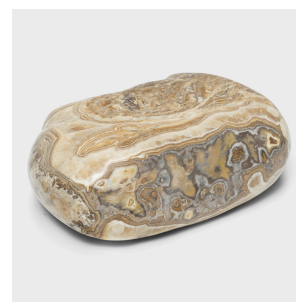

PAGODA RED

DANMA MEDITATION STONE

\$980

China • Stone • Collection #DM4012

W: 15.5" D: 10.0" H: 5.5"

Following the sculpted form, marbled coloring, and natural veining of this one-of-a-kind stone can be deeply meditative. Viewed as a source of beauty and creativity, Chinese scholar-artists would decorate their studios and gardens with similar stones and plumb their mesmerizing forms for inspiration. This meditation stone has a fluid pattern of gold-and-white strata, overlapping like watercolors on a canvas. Artisans have transformed the rough rock formation into a decorative sculpture, polishing the stone to accentuate its smooth contours and organic form.