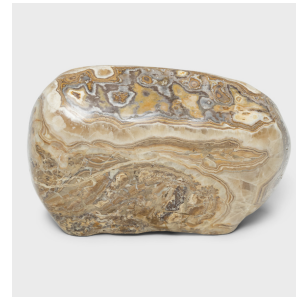

PAGODA RED

DANMA MEDITATION STONE

\$980

China • Stone • Collection #DM4012

W: 15.5" D: 10.0" H: 5.5"

Following the sculpted form, marbled coloring, and natural veining of this one-of-a-kind stone can be deeply meditative. Viewed as a source of beauty and creativity, Chinese scholar-artists would decorate their studios and gardens with similar stones and plumb their mesmerizing forms for inspiration. This meditation stone has a fluid pattern of gold-and-white strata, overlapping like watercolors on a canvas. Artisans have transformed the rough rock formation into a decorative sculpture, polishing the stone to accentuate its smooth contours and organic form.