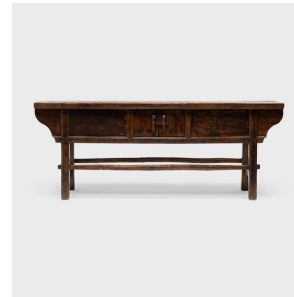

PAGODA RED

PROVINCIAL DONGBEI SIDEBOARD

\$6,480

c. 1900 • Dongbei, China • Pine • Collection #TLC017

W: 89.0" D: 19.5" H: 35.25"

The warm tones and active grain of natural pine wood are the focus of this unusually articulated Dongbei sideboard. Made for a provincial home in northeastern China, this table was once used to honor loved ones past and present with photos or other prized possessions. Crafted in the late 19th century, the table is devoid of any excess decoration. Punctuated by a double door secured by stepped bolt closures, the table extends horizontally to reveal more storage. With its overhanging table top, extended apron, and low-lying stretcher bars, this sideboard charms with unconventional beauty. Continued...

1740 W. Webster Ave., Chicago, IL 60614 • 773-235-1188 • info@pagodared.com

PAGODARED.COM

PAGODA RED

PROVINCIAL DONGBEI SIDEBOARD

We love its emphasis on natural wood and the depth of character earned through decades of use.

Additional Dimensions:

Sliding Doors: 20.5"W 15"D x 9.5"H

Double Doors: 13"W x 15"D x 9.