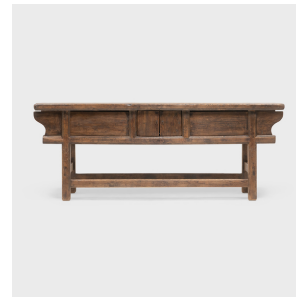

PAGODA RED

PROVINCIAL DONGBEI COFFER TABLE

\$5,280

c. 1900 • Dongbei, China • Pine • Collection #TLC020

W: 82.0" D: 19.5" H: 32.0"

The warm tones and active grain of natural pine wood are the focus of this unusually articulated Dongbei table. Made for a provincial home in northeastern China, this table was once used to honor loved ones past and present with photos or other prized possessions. Crafted in the late 19th century, the table is devoid of any excess decoration apart from its simple metal hardware. Punctuated by a double door, the table extends horizontally on either side to reveal more storage. With its overhanging table top, extended apron, and low-lying stretcher bars, this buffet charms with unconventional beauty. Continued...

1740 W. Webster Ave., Chicago, IL 60614 • 773-235-1188 • info@pagodared.com

PAGODARED.COM

**PAGODA
RED**

PROVINCIAL DONGBEI COFFER TABLE

We love its emphasis on natural wood and the depth of character earned through decades of use.