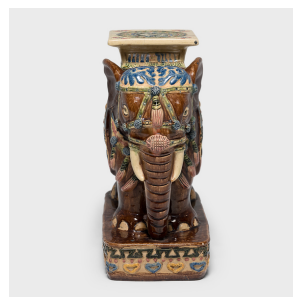

PAGODA RED

GLAZED ELEPHANT GARDEN SEAT

\$1,980

20th Century • China • Ceramic, Glaze • Collection #CSLZ003

W: 19.0" D: 10.5" H: 22.0"

Glazed in a loose, free drip style that recalls ancient sancai ware, this colorful ceramic garden stool charms with a dark brown glaze accented with bold blues, greens, and yellows. Sculpted in the shape of an elephant, the seat blends both form and function and is ideal as a side table, stool or garden sculpture. The elephant is draped in brightly colored finery, including a harness strung with tassels and a saddle that doubles as a pedestal top for seating. The saddle is decorated with Shou longevity characters, symbols for a full and happy life.