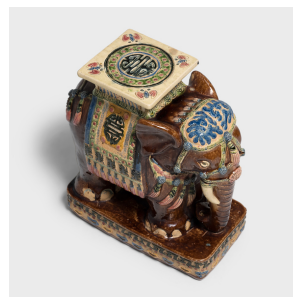

PAGODA RED

GLAZED ELEPHANT GARDEN SEAT

\$1,980

20th Century • China • Ceramic, Glaze • Collection #CSLZ003

W: 19.0" D: 10.5" H: 22.0"

Glazed in a loose, free drip style that recalls ancient sancai ware, this colorful ceramic garden stool charms with a dark brown glaze accented with bold blues, greens, and yellows. Sculpted in the shape of an elephant, the seat blends both form and function and is ideal as a side table, stool or garden sculpture. The elephant is draped in brightly colored finery, including a harness strung with tassels and a saddle that doubles as a pedestal top for seating. The saddle is decorated with Shou longevity characters, symbols for a full and happy life.