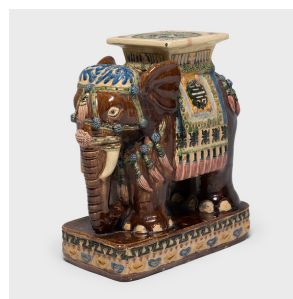

PAGODA RED

GLAZED ELEPHANT GARDEN SEAT

\$1,980

20th Century • China • Ceramic, Glaze • Collection #CSLZ003

W: 19.0" D: 10.5" H: 22.0"

Glazed in a loose, free drip style that recalls ancient sancai ware, this colorful ceramic garden stool charms with a dark brown glaze accented with bold blues, greens, and yellows. Sculpted in the shape of an elephant, the seat blends both form and function and is ideal as a side table, stool or garden sculpture. The elephant is draped in brightly colored finery, including a harness strung with tassels and a saddle that doubles as a pedestal top for seating. The saddle is decorated with Shou longevity characters, symbols for a full and happy life.