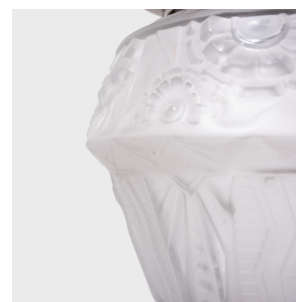

PAGODA RED

FRENCH DECO FLUSH MOUNT LIGHT

\$2,480

c. 1930 • France • Metal, Frosted Glass • Collection #CFC569

H: 11.0" Dia: 9.5"

This early 20th century flush mount light fixture exemplifies French Art Deco lighting with its sculptural form and soft, delicate appearance. The ceiling light features a simple round flush mount and a frosted molded-glass shade shaped with stylized florals and imaginative geometric patterns.

From the collection of Frances and Gary Comer.

Fixture is wired and in working condition.

1740 W. Webster Ave., Chicago, IL 60614 • 773-235-1188 • info@pagodared.com

PAGODARED.COM

PAGODA RED

FRENCH DECO FLUSH MOUNT LIGHT

Additional Dimensions:

Glass: 11.5"H x 12"Dia

Fixture: 5"H x 8"Dia

1740 W. Webster Ave., Chicago, IL 60614 • 773-235-1188 • info@pagodared.com

PAGODARED.COM