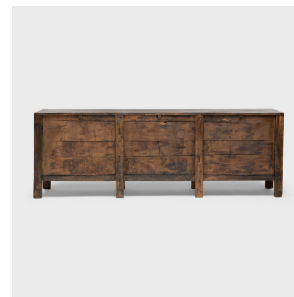

PAGODA RED

HERDSMAN COFFER

\$7,280

c. 1880 • Gansu, China • Pine • Collection #TLB082

W: 102.5" D: 18.0" H: 35.5"

Created in the style of Mongolian storage coffers, this early 20th-century herdsman's chest has a clean lined design with charming rustic appeal. The square corner cabinet features three doors with metal loop handles that open to a large interior fitted with one continuous shelf. Ideal as a sideboard or credenza, this three-door cabinet enriches modern interiors with wabi-sabi texture and warm brown color.

1740 W. Webster Ave., Chicago, IL 60614 • 773-235-1188 • info@pagodared.com

PAGODARED.COM

PAGODA RED

HERDSMAN COFFER

Additional Dimensions:

Shelves: 19"W x 16.75"D x 12.5"H

1740 W. Webster Ave., Chicago, IL 60614 • 773-235-1188 • info@pagodared.com