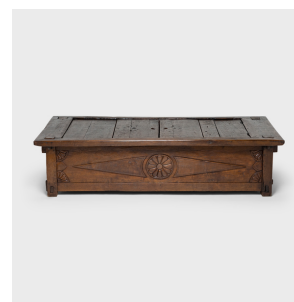

PAGODA RED

INDONESIAN TEAK RICE BED

\$4,280

c. 1900 • Indonesia • Teak • Collection #CSA002

W: 79.5" D: 42.0" H: 19.5"

This monumental Indonesian rice bed was once used daily as both a storage coffer and a bed platform. The expansive top opens by two small hinged doors to reveal a spacious interior compartment for storing clothing, bedding, or dry goods such as rice and grain. During the day, the coffer could be used as seating or as a tabletop, and at night it was cushioned with bedding as a place to rest. Hand-crafted of teak wood and minimally decorated, the coffer puts the natural beauty of its material on full display. Continued...

1740 W. Webster Ave., Chicago, IL 60614 • 773-235-1188 • info@pagodared.com

PAGODARED.COM

PAGODA RED

INDONESIAN TEAK RICE BED

The top showcases a beautiful wood grain and the sides are simply carved in relief with large chrysanthemum medallions. Ideal as a coffee table or daybed, we love this rice bed for its impressive scale and rustic, chiseled texture.