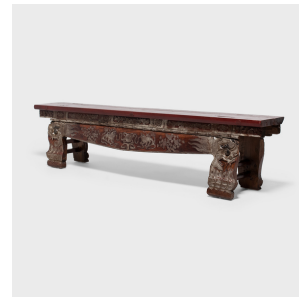

PAGODA RED

LACQUERED DRAGON THEATER BENCH

\$3,680

c. 1850 • China • Pigment, Northern Elmwood, Lacquer • Collection #CEC009

W: 84.0" D: 14.0" H: 20.5"

Wide enough to seat three to four people, this ornate bench was likely made as shared seating for live performances, such as operas, plays, and ceremonies. Clearly intended for special occasions, the bench is decorated with symbolic carvings and finished with dark red lacquer and metallic pigments.

Each leg is carved with the expressive face of a dragon, powerful heavenly creatures that symbolize ambition, dignity and success. On the apron, two mythical fu lion guardians play with an embroidered ball wrapped in ribbons, a motif for joy and good fortune. Continued...

1740 W. Webster Ave., Chicago, IL 60614 • 773-235-1188 • info@pagodared.com

PAGODARED.COM

PAGODA RED

LACQUERED DRAGON THEATER BENCH

The surrounding panels are carved with auspicious flowers, including chrysanthemums for longevity and peonies for love. Beautifully faded from a century of use, this grand bench is wonderful as an eye-catching coffee table or a comfortable seat in a hallway or entry.

Additional Dimensions:

Seat Depth: 13.