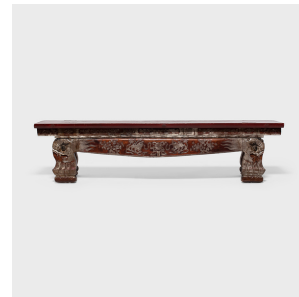

PAGODA RED

LACQUERED DRAGON THEATER BENCH

\$3,680

c. 1850 • China • Pigment, Northern Elmwood, Lacquer • Collection #CEC009

W: 84.0" D: 14.0" H: 20.5"

Wide enough to seat three to four people, this ornate bench was likely made as shared seating for live performances, such as operas, plays, and ceremonies. Clearly intended for special occasions, the bench is decorated with symbolic carvings and finished with dark red lacquer and metallic pigments.

Each leg is carved with the expressive face of a dragon, powerful heavenly creatures that symbolize ambition, dignity and success. On the apron, two mythical fu lion guardians play with an embroidered ball wrapped in ribbons, a motif for joy and good fortune. Continued...

1740 W. Webster Ave., Chicago, IL 60614 • 773-235-1188 • info@pagodared.com

PAGODARED.COM

PAGODA RED

LACQUERED DRAGON THEATER BENCH

The surrounding panels are carved with auspicious flowers, including chrysanthemums for longevity and peonies for love. Beautifully faded from a century of use, this grand bench is wonderful as an eye-catching coffee table or a comfortable seat in a hallway or entry.