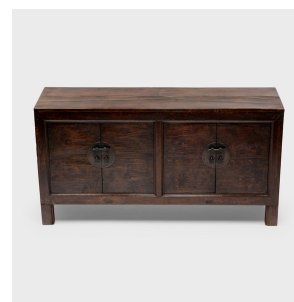

PAGODA RED

MONGOLIAN WALNUT COFFER

\$8,280

c. 1850 • Mongolia • Walnut • Collection #CLUSM001

W: 62.25" D: 18.0" H: 32.5"

This 19th-century Mongolian storage coffer balances a streamlined silhouette with textured, wabi-sabi materials. Also referred to as a herdsman's chest, the four-door sideboard is expertly crafted of walnut using mortise-and-tenon joinery, without the use of nails or screws. Originally configured to open from the top, the cabinet has been modified with front-facing doors and an interior shelf, with elegant bridle joinery visible at the corners of each door. Beautifully proportioned, the coffer is enveloped in a rich brown lacquer stippled with wear from years of use. Continued...

1740 W. Webster Ave., Chicago, IL 60614 • 773-235-1188 • info@pagodared.com

PAGODARED.COM

PAGODA RED

MONGOLIAN WALNUT COFFER

Clean-lined and timeless, the coffer is finished with full moon brass lock plates and a smooth patina that calls to be touched.