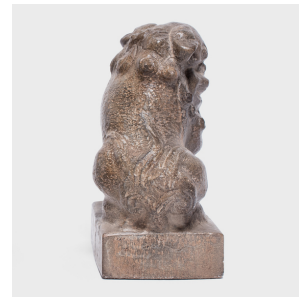

PAGODA RED

PETITE FU DOG GUARDIAN

\$328

Shanxi, China • Limestone • Collection #TLA029X

W: 3.0" D: 4.25" H: 6.0"

With a curly mane and a lively expression, this petite stone fu dog is an adorable companion and a benevolent guardian of the home. Known as shizi, the mythical dog is thought to offer protection from malevolent spirits and misfortune. A miniature example of a traditional form, this charming fu dog stands guard throughout the home as a bookend, garden ornament, or tabletop sculpture.