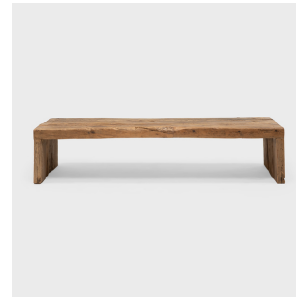

PAGODA RED

LOW RECLAIMED ELM COFFEE TABLE

\$5,880

China • Northern Elmwood • Collection #TLC043B

W: 67.5" D: 30.0" H: 14.75"

This artisan-crafted low table is a celebration of wabi-sabi style. Crafted of thick elmwood timbers reclaimed from Qing-dynasty architecture, the table has a minimalist waterfall design and is left unfinished to preserve the natural beauty of its rustic materials. Utilizing traditional joinery methods, the table features dovetailed corners that add intrigue to the clean-lined form. A versatile surface, this low table adds incredible texture to modern interiors as a coffee table or bench.