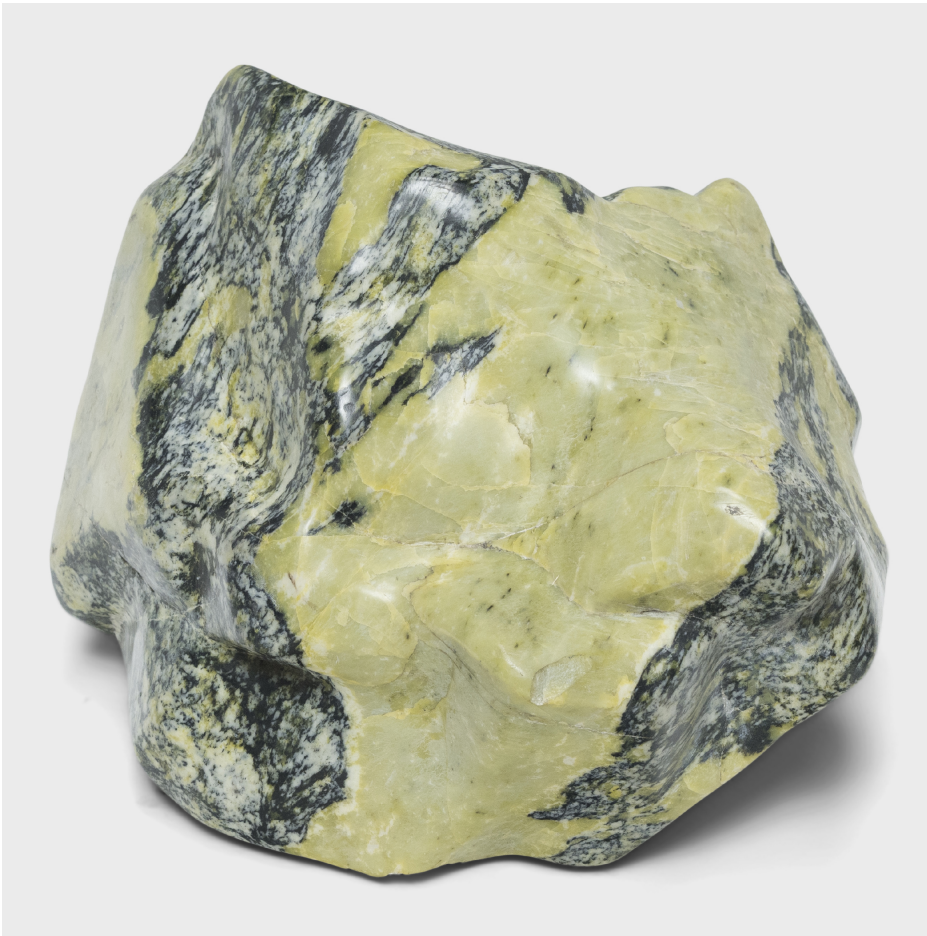

PAGODA RED

SHEWEN MEDITATION STONE

\$680

China • Stone • Collection #SW5016

W: 14.0" D: 12.75" H: 10.25"

Following the sculpted form, marbled coloring, and natural veining of this one-of-a-kind stone can be deeply meditative. Viewed as a source of beauty and creativity, Chinese scholar-artists would decorate their studios and gardens with similar stones and plumb their mesmerizing forms for inspiration. This meditation stone has a magnetic pattern of green-and-black strata. Named for the serpentine deposits that give the stone its vibrant green coloring, shewen stones are a beautiful way to add everlasting color to a garden or interior.