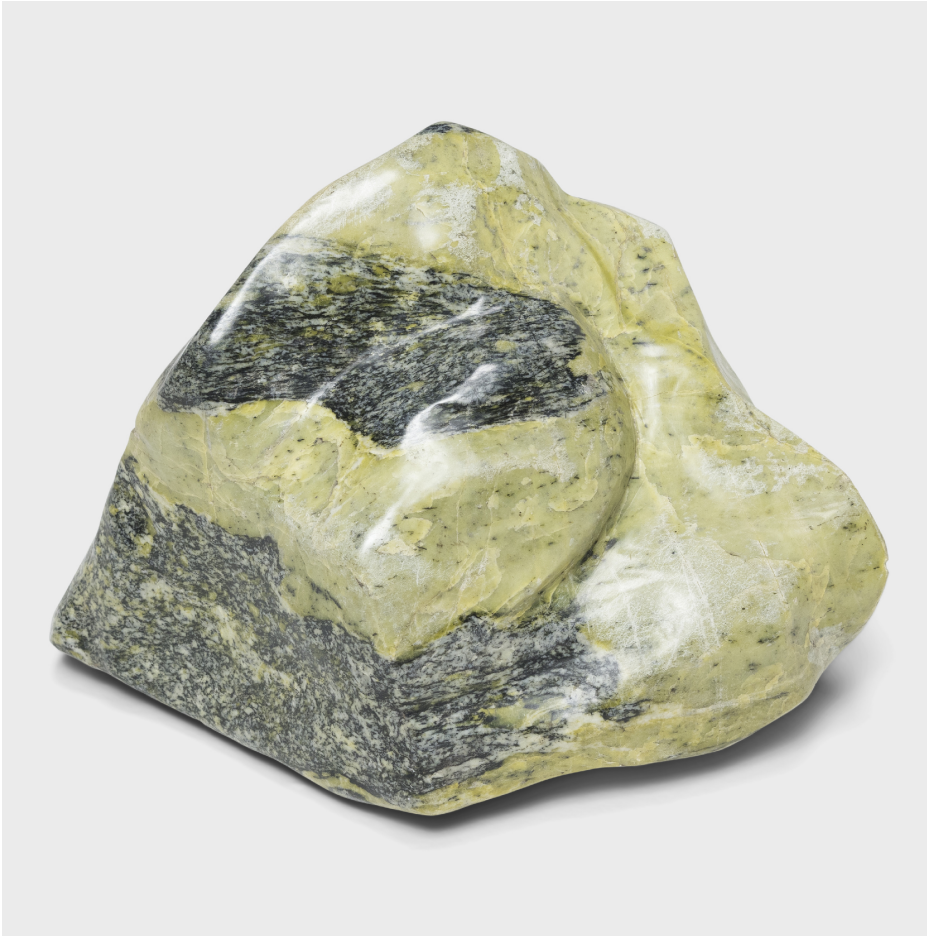

# PAGODA RED

---

## SHEWEN MEDITATION STONE

**\$580**

Dongbei, China • Stone • Collection #SW5026

W: 14.0" D: 13.25" H: 11.5"

Following the sculpted form, marbled coloring, and natural veining of this one-of-a-kind stone can be deeply meditative. Viewed as a source of beauty and creativity, Chinese scholar-artists would decorate their studios and gardens with similar stones and plumb their mesmerizing forms for inspiration. Sourced from China's Dongbei province, this meditation stone has a magnetic pattern of green-and-black strata. Named for the serpentine deposits that give the stone its vibrant green coloring, shewen stones are a beautiful way to add everlasting color to a garden or interior.