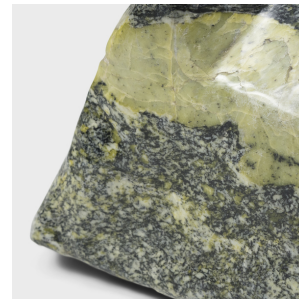

# PAGODA RED

---

## SHEWEN MEDITATION STONE

**\$580**

Dongbei, China • Stone • Collection #SW5026

W: 14.0" D: 13.25" H: 11.5"

Following the sculpted form, marbled coloring, and natural veining of this one-of-a-kind stone can be deeply meditative. Viewed as a source of beauty and creativity, Chinese scholar-artists would decorate their studios and gardens with similar stones and plumb their mesmerizing forms for inspiration. Sourced from China's Dongbei province, this meditation stone has a magnetic pattern of green-and-black strata. Named for the serpentine deposits that give the stone its vibrant green coloring, shewen stones are a beautiful way to add everlasting color to a garden or interior.