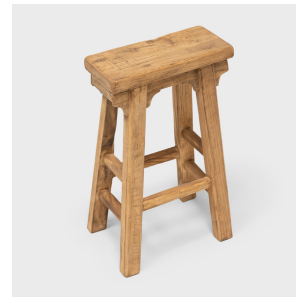

## TALL PROVINCIAL STOOL

**\$780**

Shanxi, China • Northern Elmwood • Collection #TLB105C

W: 15.0" D: 10.5" H: 25.0"

This provincial stool is artisan-crafted in the style of traditional Chinese courtyard stools typically used throughout a Qing dynasty home as versatile everyday seating. Made of reclaimed elmwood, the tapered stool features a narrow, rectangular seat supported by four splayed legs linked with straight side stretchers and floor stretchers that double as footrests. Left unfinished, the original grain of the stool offers fantastic character and rustic, wabi-sabi texture. This stool stands tall, making it a great seating option for a bar or kitchen counter.