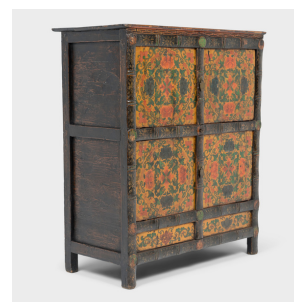

## TIBETAN GOLDEN PEONY CABINET

**\$3,280**

c. 1850 • Tibet • Paint, Wood, Lacquer • Collection #CSA004

W: 39.5" D: 17.5" H: 40.25"

This 19th-century storage cabinet is intricately hand-painted in the Sino-Tibetan style with brightly pigmented gouache paints in a palette of yellow, orange, green, and black. The cabinet front is divided into six inset panels, each painted with round medallions of trailing vines and peony blossoms against a golden yellow field. The upper four panels are hinged doors that open to a simple interior fitted with a single shelf. The surrounding frame is darkened by black lacquer and painted with gilt florals and Shou characters (壽) of longevity.