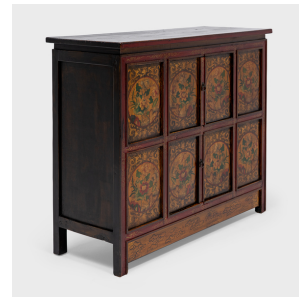

PAGODA RED

TIBETAN RED & GOLD PAINTED CABINET

\$2,980

c. 1900 • Tibet • Paint, Wood, Lacquer • Collection #CKW006

W: 43.25" D: 16.5" H: 35.5"

This late-19th century storage cabinet is intricately hand-painted in the Sino-Tibetan style with brightly pigmented gouache paints in a palette of red, yellow, green, and black. The cabinet front is divided into eight inset panels, each painted with round medallions of lotus flowers and leaves against a golden yellow field. Surrounding the central floral image are scroll meanders that form into two dragons facing a flaming pearl, a loose depiction of the “twin dragon” motif which embodies yin-yang forces of dualism. Continued...

1740 W. Webster Ave., Chicago, IL 60614 • 773-235-1188 • info@pagodared.com

PAGODARED.COM

PAGODA RED

TIBETAN RED & GOLD PAINTED CABINET

The middle four panels are hinged doors that open to a simple interior fitted with a single shelf. The cabinet is complete with a red lacquer frame painted with gilt spirals and a bottom apron brushed with whimsical clouds.