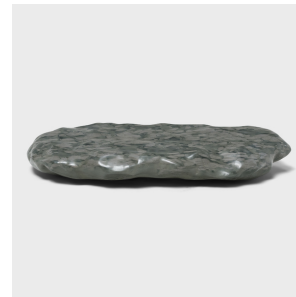

# PAGODA RED

---

## ZHENZHU MEDITATION STONE

**\$1,580**

Jiangsu, China • Conglomerate Stone • Collection #ZY5008

W: 32.0" D: 14.0" H: 5.25"

A well-chosen stone is the focal point of both a traditional Chinese garden and a scholar's studio - evoking the complexities of nature and inspiring creative thought. This sculptural zhenzhu stone, also known as pearl stone or puddingstone, is a form of conglomerate limestone found in Lake Tai of Jiangsu province. Speckled with almost painterly daubs of grey and turquoise color, the unusual stone evokes the simple beauty of a rushing stream, a rocky cliff or a quiet lake dotted with lily pads. Continued...