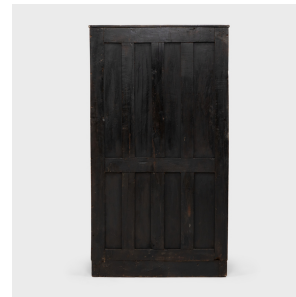

## SIXTEEN DRAWER COLLECTOR'S CABINET

**\$2,880**

c. 1900 • China • Northern Elmwood • Collection #CMWD001

W: 33.5" D: 26.5" H: 60.5"

The Ming-dynasty's legacy of clean, elegant lines remained a powerful influence in Qing-dynasty aesthetics as seen in this statuesque collector's cabinet. Made of warm-toned elmwood, the cabinet is all square lines save for the gently rounded top panel. Serene in its simplicity, the cabinet is perfect for a collector. With a set of sixteen drawers, this cabinet has ample storage for housing your most prized possessions.