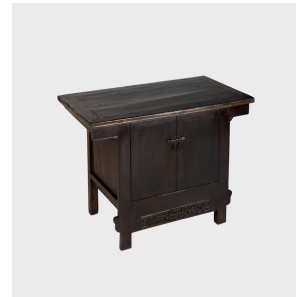

PAGODA RED

PETITE TWO DOOR ELMWOOD CHEST

\$3,880

c. 1850 • Shandong, China • Northern Elmwood • Collection #BJD062

W: 41.75" D: 21.5" H: 33.0"

If you appreciate the austere beauty of Chinese furniture but also want a design that speaks to modern tastes, this chest may be perfect for you. It has classic metal hardware and mortise-and-tenon construction with an apron exquisitely carved with detailed scrollwork and flying bats—a Chinese symbol of good fortune. This petite elmwood chest was made over 100 years ago in Northern China.