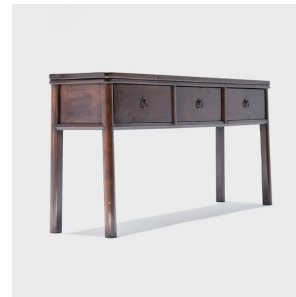

PAGODA RED

THREE DRAWER TABLE

\$7,880

Materials, Northern Elmwood • Collection #BJEE109

W: 72.75" D: 16.75" H: 33.75"

A Qing dynasty artisan constructed this elm wood table in China's Shandong province over 150 years ago. Its understated simple & elegant form is true to the Ming style of design. Several noteworthy details make it stand out as a fine collectible piece of furniture: the drawer frames have beveled edges, the top is a single plank of elm finished with subtle rounded corners and a sophisticated channel running around the perimeter. This table's proportions are slightly larger and unusual for a storage table of that era.