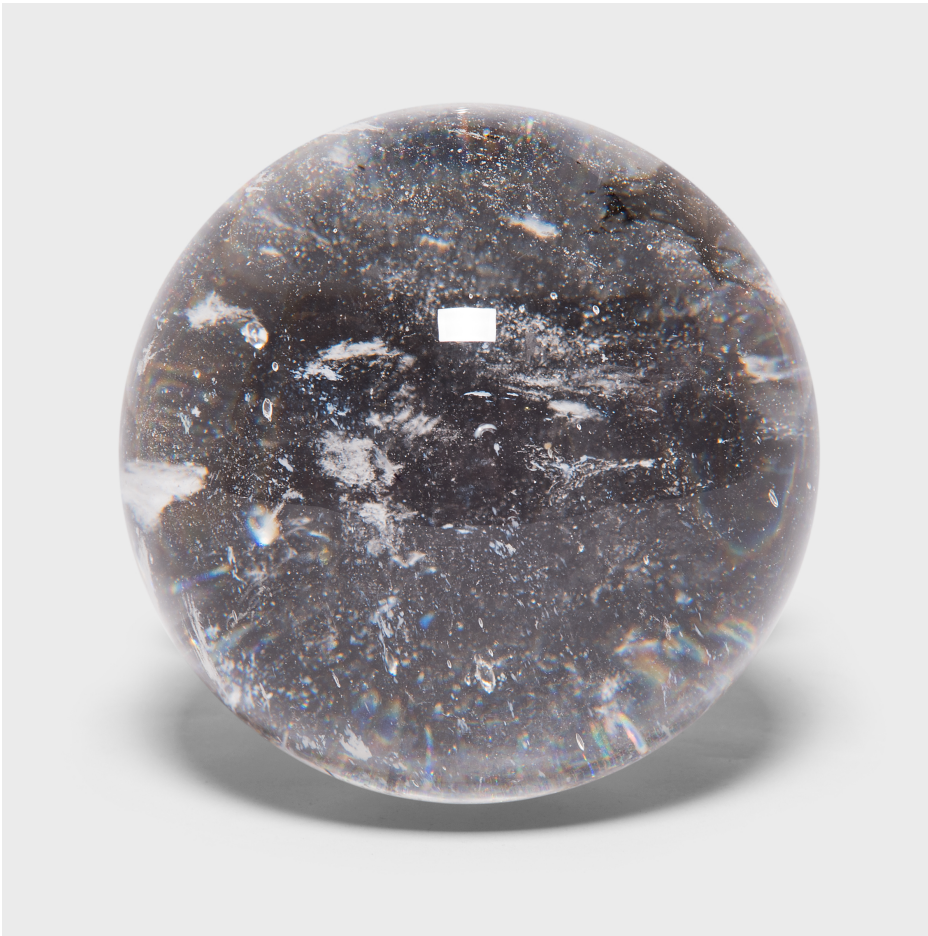

PAGODA RED

6.5" ROCK CRYSTAL SPHERE

\$458

China • Crystal • Collection #BJEE063H

H: 6.5" Dia: 6.5"

Gem lore is endless, and every culture has its own beliefs about specific stones tied to cultural history, geography, and spiritual practices. In China, some practitioners of feng shui value clear quartz, like this beautiful crystal ball, for its ability to hold and transmute light and to purify any negative energy.