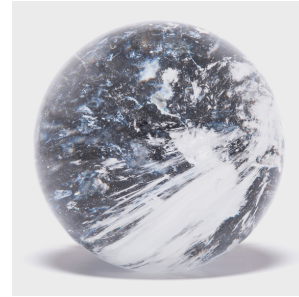

PAGODA RED

7.25" ROCK CRYSTAL SPHERE

\$480

2015 • Shandong, China • Crystal • Collection #BJEE064A

H: 7.25" Dia: 7.25"

Gem lore is endless, and every culture has its own beliefs about specific stones tied to cultural history, geography, and spiritual practices. In China, some practitioners of feng shui value clear quartz, like this beautiful crystal ball, for its ability to hold and transmute light and to purify any negative energy. Each crystal ball varies. Keep out of direct sunlight.