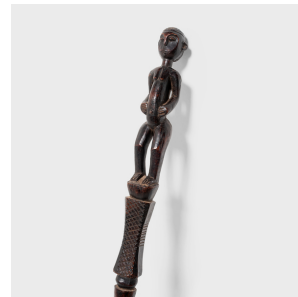

# PAGODA RED

---

## TABWA STAFF WITH FEMALE FIGURE

**\$980**

20th Century • Democratic Republic of Congo • Wood • Collection #CAA1556

W: 2.5" D: 2.0" H: 59.5"

This hand-carved 20th century wooden staff was crafted in the style of the Tabwa people located along the southwestern shores of Lake Tanganyika. The handle is finely decorated with engraved geometric patterns, surmounted by a standing naked figure representing the female lineage ancestor. The rest of the staff is stripped down with a more rustic finish, exhibiting a dark, glossy patina where it has been handled over many years.