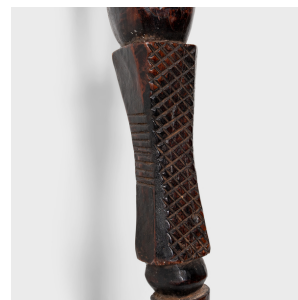

# PAGODA RED

---

## TABWA STAFF WITH FEMALE FIGURE

**\$980**

20th Century • Democratic Republic of Congo • Wood • Collection #CAA1556

W: 2.5" D: 2.0" H: 59.5"

This hand-carved 20th century wooden staff was crafted in the style of the Tabwa people located along the southwestern shores of Lake Tanganyika. The handle is finely decorated with engraved geometric patterns, surmounted by a standing naked figure representing the female lineage ancestor. The rest of the staff is stripped down with a more rustic finish, exhibiting a dark, glossy patina where it has been handled over many years.