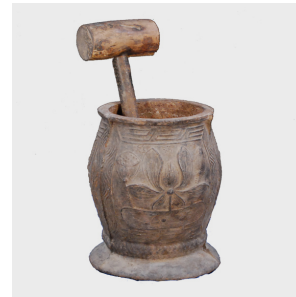

PAGODA RED

LOTUS MORTAR

\$1,280

c. 1850 • Shaanxi, China • Wood, Iron • Collection #Z199B

H: 8.0" Dia: 7.0"

This finely crafted mortar and pestle was cast by hand of iron during the late 19th century in the Shanxi region of China. It is decorated with lotus pods and blossoms, symbols of growth and harmony. In traditional Chinese medicine, it is believed that herbal medicine alone could not cure a person's illness. A physician would strive to help balance their patient's vital energy, or yin and yang—a person is believed to become ill when these two aspects lose harmony.

1740 W. Webster Ave., Chicago, IL 60614 • 773-235-1188 • info@pagodared.com

PAGODARED.COM

PAGODA RED

LOTUS MORTAR

Additional Dimensions

Mallet: 11.75" X 4" X 3.25" (3 lbs.)

1740 W. Webster Ave., Chicago, IL 60614 • 773-235-1188 • info@pagodared.com