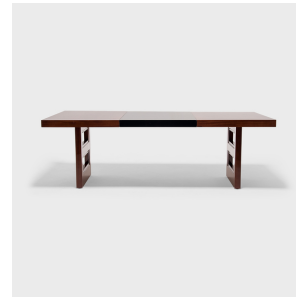

## ART DECO EXTENDABLE DINING TABLE

**\$7,880**

c. 1940s • Wood, Lacquer • Collection #CVF007

W: 90.0" D: 40.0" H: 30.0"

In the 1920-30s, the world was swept up in the Art Deco movement, permeating every area of design, from architecture and art to fashion and furniture. This stylized dining table was built in the 1940s, in the popular Art Deco style. The table exemplifies the qualities that make Art Deco so sought after: clean lines and bold geometric shapes. Perfect as a dining or conference table, the expansive table is finished with a richly colored wood veneer and can be extended by a removable table leaf finished with black lacquer.