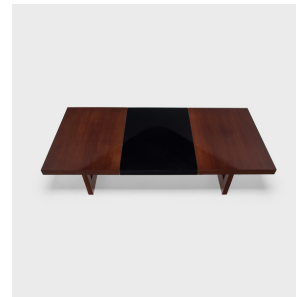

## ART DECO EXTENDABLE DINING TABLE

**\$7,880**

c. 1940s • Wood, Lacquer • Collection #CVF007

W: 90.0" D: 40.0" H: 30.0"

In the 1920-30s, the world was swept up in the Art Deco movement, permeating every area of design, from architecture and art to fashion and furniture. This stylized dining table was built in the 1940s, in the popular Art Deco style. The table exemplifies the qualities that make Art Deco so sought after: clean lines and bold geometric shapes. Perfect as a dining or conference table, the expansive table is finished with a richly colored wood veneer and can be extended by a removable table leaf finished with black lacquer.