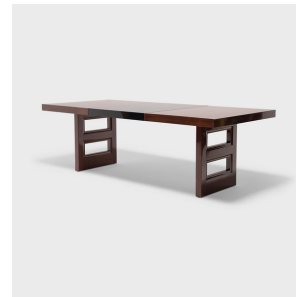

## ART DECO EXTENDABLE DINING TABLE

**\$7,880**

c. 1940s • Wood, Lacquer • Collection #CVF007

W: 90.0" D: 40.0" H: 30.0"

In the 1920-30s, the world was swept up in the Art Deco movement, permeating every area of design, from architecture and art to fashion and furniture. This stylized dining table was built in the 1940s, in the popular Art Deco style. The table exemplifies the qualities that make Art Deco so sought after: clean lines and bold geometric shapes. Perfect as a dining or conference table, the expansive table is finished with a richly colored wood veneer and can be extended by a removable table leaf finished with black lacquer.