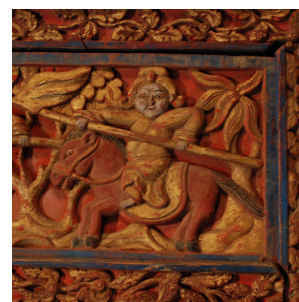

PAGODA RED

BALINESE KING'S DOOR

\$16,800

c. 1800 • Jeck Wood • Collection #CFM001

W: 67.5" D: 5.25" H: 102.75"

This early 19th century monumental Balinese king's door has many stories hidden within its framework. The elaborately carved high relief depicts gilt and polychrome mounted warriors, dragons, phoenix and other mythical beasts. The doors within the framework pivot.