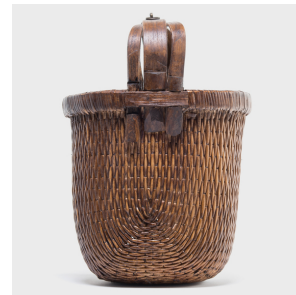

# PAGODA RED

---

## BENT HANDLE WILLOW BASKET

**\$388**

c. 1900 • Shanxi, China • Wood, Willow • Collection #BJEE028C

W: 15.0" D: 15.5" H: 21.5"

Long ago, someone may have carried this finely crafted bent handle willow basket home from the market everyday: the tightly woven willow strips and strong handle comfortably supporting the weight of their groceries. This basket was made in China and is a handsome collector's item, but it was designed to be useful. It has worn beautifully with time, but remains in remarkable condition as a testament to its craftsmanship.