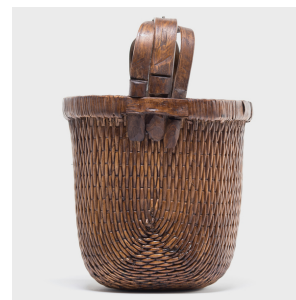

# PAGODA RED

---

## BENT HANDLE WILLOW BASKET

**\$388**

c. 1900 • Shanxi, China • Wood, Willow • Collection #BJEE028C

W: 15.0" D: 15.5" H: 21.5"

Long ago, someone may have carried this finely crafted bent handle willow basket home from the market everyday: the tightly woven willow strips and strong handle comfortably supporting the weight of their groceries. This basket was made in China and is a handsome collector's item, but it was designed to be useful. It has worn beautifully with time, but remains in remarkable condition as a testament to its craftsmanship.