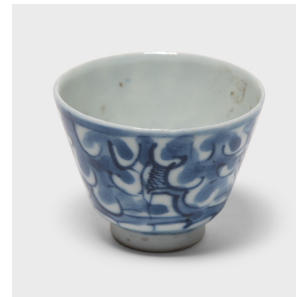

PAGODA RED

BLUE AND WHITE TEA CUP

\$38

c. 1900 • Southern China, China • Porcelain • Collection #CBH069C

H: 1.75" Dia: 2.25"

The blue and white design of this porcelain teacup was painted in a muted, grey pigment, only to be transformed to a rich, cobalt blue by the fiery heat of the kiln. Painted with a simple cross-hatch pattern, a serpentine dragon weaves its way through billowing clouds, a common symbol of power, strength, and vigilance. Retaining the immediacy of the artist's brushwork, the design looks as fresh today as it did serving tea at the turn of the 20th century.