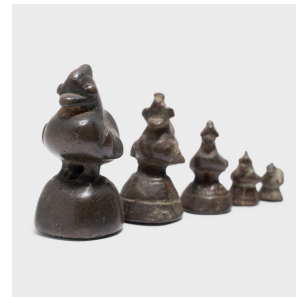

PAGODA RED

BRONZE ROOSTER SCALE WEIGHT

\$68

c. 1800 • China • Bronze • Collection #CMK118C

W: 0.5" D: 0.5" H: 0.75"

This small figurine was originally used as a counterweight for a tabletop balance, used to parcel out opium, spices, or other valuable goods. The petite weight is cast in bronze in the form of a rooster, the tenth symbolic animal of the Chinese zodiac calendar. An auspicious protector, the rooster is traditionally believed to embody the yang, the element of warmth and life of the universe.