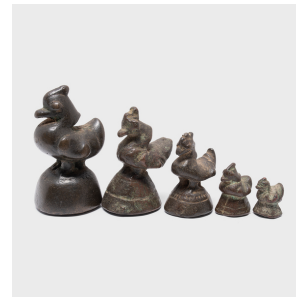

PAGODA RED

BRONZE ROOSTER SCALE WEIGHT

\$68

c. 1800 • China • Bronze • Collection #CMK118C

W: 0.5" D: 0.5" H: 0.75"

This small figurine was originally used as a counterweight for a tabletop balance, used to parcel out opium, spices, or other valuable goods. The petite weight is cast in bronze in the form of a rooster, the tenth symbolic animal of the Chinese zodiac calendar. An auspicious protector, the rooster is traditionally believed to embody the yang, the element of warmth and life of the universe.