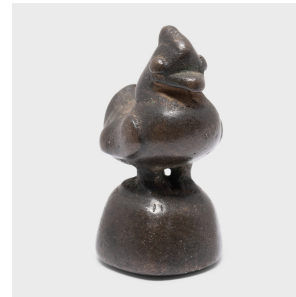

PAGODA RED

BRONZE ROOSTER SCALE WEIGHT

\$228

c. 1800 • China • Bronze • Collection #CMK118D

W: 1.5" D: 1.25" H: 2.75"

This small figurine was originally used as a counterweight for a tabletop balance, used to parcel out opium, spices, or other valuable goods. The petite weight is cast in bronze in the form of a rooster, the tenth symbolic animal of the Chinese zodiac calendar. An auspicious protector, the rooster is traditionally believed to embody the yang, the element of warmth and life of the universe.