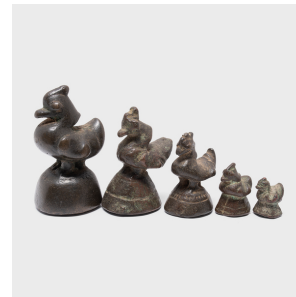

PAGODA RED

BRONZE ROOSTER SCALE WEIGHT

\$228

c. 1800 • China • Bronze • Collection #CMK118D

W: 1.5" D: 1.25" H: 2.75"

This small figurine was originally used as a counterweight for a tabletop balance, used to parcel out opium, spices, or other valuable goods. The petite weight is cast in bronze in the form of a rooster, the tenth symbolic animal of the Chinese zodiac calendar. An auspicious protector, the rooster is traditionally believed to embody the yang, the element of warmth and life of the universe.