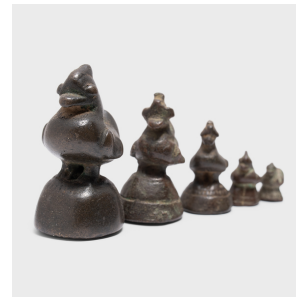

PAGODA RED

BRONZE ROOSTER SCALE WEIGHT

\$228

c. 1800 • China • Bronze • Collection #CMK118D

W: 1.5" D: 1.25" H: 2.75"

This small figurine was originally used as a counterweight for a tabletop balance, used to parcel out opium, spices, or other valuable goods. The petite weight is cast in bronze in the form of a rooster, the tenth symbolic animal of the Chinese zodiac calendar. An auspicious protector, the rooster is traditionally believed to embody the yang, the element of warmth and life of the universe.