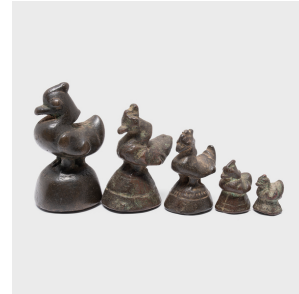

PAGODA RED

BRONZE ROOSTER SCALE WEIGHT

\$88

c. 1800 • China • Bronze • Collection #CMK118A

W: 0.75" D: 0.75" H: 1.0"

This small figurine was originally used as a counterweight for a tabletop balance, used to parcel out opium, spices, or other valuable goods. The petite weight is cast in bronze in the form of a rooster, the tenth symbolic animal of the Chinese zodiac calendar. An auspicious protector, the rooster is traditionally believed to embody the yang, the element of warmth and life of the universe.