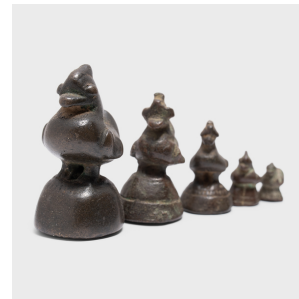

PAGODA RED

BRONZE ROOSTER SCALE WEIGHT

\$88

c. 1800 • China • Bronze • Collection #CMK118A

W: 0.75" D: 0.75" H: 1.0"

This small figurine was originally used as a counterweight for a tabletop balance, used to parcel out opium, spices, or other valuable goods. The petite weight is cast in bronze in the form of a rooster, the tenth symbolic animal of the Chinese zodiac calendar. An auspicious protector, the rooster is traditionally believed to embody the yang, the element of warmth and life of the universe.