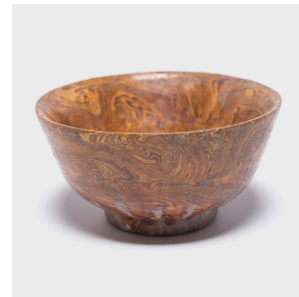

## BROWN MARBLEWARE BOWL

**\$188**

China • Ceramic • Collection #CMT116

H: 2.25" Dia: 4.25"

Reminiscent of combed slipware, this marbelized bowl shows signs of workmanship by Tang dynasty ceramic artists. The marbelized glaze and paint patterns give the ceramic the appearance of wood grain that plays wonderfully under natural light. This bowl is one piece from a collection of trade objects we recently acquired from one of our favorite artists. During his travels around the world, he purchased items whose stories, forms, finishes and culture would go on to inspire his later work. Continued...