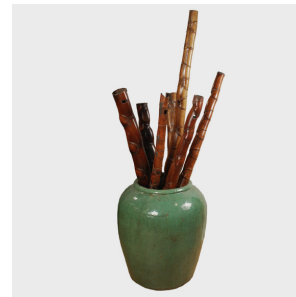

PAGODA RED

BUDDHA BELLY BAMBOO PIPE

\$880

c. 1850 • China • Materials, Bamboo • Collection #PPP001C

W: 3.5" D: 3.25" H: 49.5"

This unique sculptural bamboo pipe was made in 19th century China, roughly three hundred years after European sailors introduced tobacco to China. The shaft looks too long to hold comfortably, but the length helps filter the smoke. It is handcrafted from a special type of bamboo (*Bambusa ventricosa*), commonly called “Buddha belly bamboo”. The unusual form is created by artisans who regulate the water and root space to train the bamboo to grow with the characteristic bulges that have inspired its colorful name.