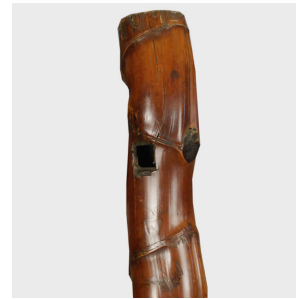

PAGODA RED

BUDDHA BELLY BAMBOO PIPE

\$880

c. 1850 • China • Materials, Bamboo • Collection #PPP001C

W: 3.5" D: 3.25" H: 49.5"

This unique sculptural bamboo pipe was made in 19th century China, roughly three hundred years after European sailors introduced tobacco to China. The shaft looks too long to hold comfortably, but the length helps filter the smoke. It is handcrafted from a special type of bamboo (*Bambusa ventricosa*), commonly called “Buddha belly bamboo”. The unusual form is created by artisans who regulate the water and root space to train the bamboo to grow with the characteristic bulges that have inspired its colorful name.