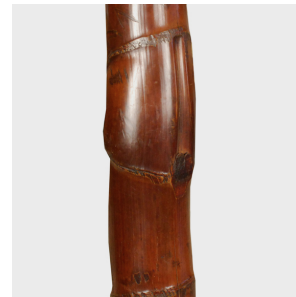

PAGODA RED

BUDDHA BELLY BAMBOO PIPE

\$880

c. 1850 • China • Materials, Bamboo • Collection #PPP001C

W: 3.5" D: 3.25" H: 49.5"

This unique sculptural bamboo pipe was made in 19th century China, roughly three hundred years after European sailors introduced tobacco to China. The shaft looks too long to hold comfortably, but the length helps filter the smoke. It is handcrafted from a special type of bamboo (*Bambusa ventricosa*), commonly called “Buddha belly bamboo”. The unusual form is created by artisans who regulate the water and root space to train the bamboo to grow with the characteristic bulges that have inspired its colorful name.