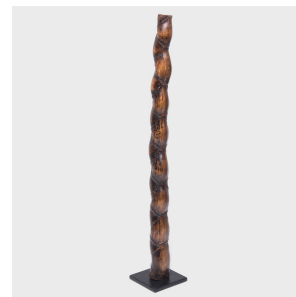

PAGODA RED

BUDDHA BELLY BAMBOO PIPE

\$1,480

c. 1900 • Southern China, China • Materials, Bamboo • Collection #P028A

W: 5.75" D: 5.75" H: 35.75"

This unusually sinuous length of bamboo is known as "Buddha belly bamboo" for each segment's resemblance to the ample gut of the Chinese monk Budai, often referred to as the "Laughing Buddha." Cultivated in southern China, Buddha belly bamboo is often formed into elongated pipes used for smoking tobacco or opium. The undulating form of this 19th-century bamboo specimen is made especially striking when held upright by a custom steel stand.