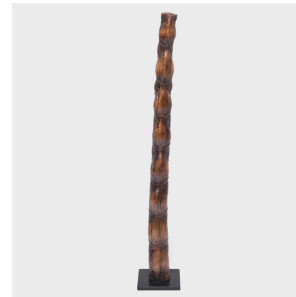

PAGODA RED

BUDDHA BELLY BAMBOO PIPE

\$1,480

c. 1900 • Southern China, China • Materials, Bamboo • Collection #P028A

W: 5.75" D: 5.75" H: 35.75"

This unusually sinuous length of bamboo is known as "Buddha belly bamboo" for each segment's resemblance to the ample gut of the Chinese monk Budai, often referred to as the "Laughing Buddha." Cultivated in southern China, Buddha belly bamboo is often formed into elongated pipes used for smoking tobacco or opium. The undulating form of this 19th-century bamboo specimen is made especially striking when held upright by a custom steel stand.