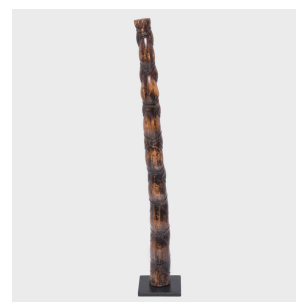

PAGODA RED

BUDDHA BELLY BAMBOO PIPE

\$1,480

c. 1900 • Southern China, China • Materials, Bamboo • Collection #P028A

W: 5.75" D: 5.75" H: 35.75"

This unusually sinuous length of bamboo is known as "Buddha belly bamboo" for each segment's resemblance to the ample gut of the Chinese monk Budai, often referred to as the "Laughing Buddha." Cultivated in southern China, Buddha belly bamboo is often formed into elongated pipes used for smoking tobacco or opium. The undulating form of this 19th-century bamboo specimen is made especially striking when held upright by a custom steel stand.