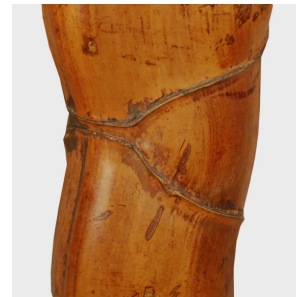

# PAGODA RED

---

## BUDDHA BELLY BAMBOO PIPE

**\$880**

c. 1850 • China • Bamboo • Collection #PPP001A

W: 5.5" D: 5.0" H: 36.5"

This sculptural bamboo pipe was made in the 19th century, roughly three hundred years after European sailors introduced tobacco to China. It is handcrafted from a special type of bamboo (*Bambusa ventricosa*), commonly called "Buddha belly bamboo". The unusual form is created by artisans who regulate the water and root space to train the bamboo to grow with the characteristic bulges that have inspired its colorful name.