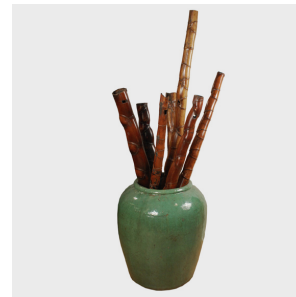

## BUDDHA BELLY BAMBOO PIPE

**\$880**

c. 1850 • China • Bamboo • Collection #PPP001A

W: 5.5" D: 5.0" H: 36.5"

This sculptural bamboo pipe was made in the 19th century, roughly three hundred years after European sailors introduced tobacco to China. It is handcrafted from a special type of bamboo (*Bambusa ventricosa*), commonly called "Buddha belly bamboo". The unusual form is created by artisans who regulate the water and root space to train the bamboo to grow with the characteristic bulges that have inspired its colorful name.