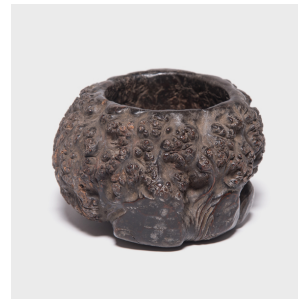

PAGODA RED

BURL BRUSHWASHER

\$248

c. 1850 • Shanxi, China • Burl • Collection #CMT122

W: 4.5" D: 4.75" H: 3.0"

Alongside the Four Treasures of a Chinese scholar - paper, brush, ink, and inkstone - this brushwasher likely once resided on the desk of a great calligrapher. Created in the mid-19th century, this dish was hand-carved of nanmu, evergreen burl wood, and valued for its irregular surface, thought to reflect the complexity of nature.