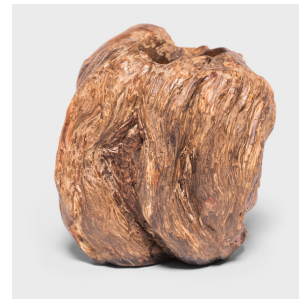

# PAGODA RED

---

## BURLED BRUSH POT

**\$480**

c. 1900 • Southern China, China • Pine • Collection #BJAA114B

H: 6.0" Dia: 6.5"

Created from naturally formed burl wood, this brushpot once held select calligraphy brushes in a scholar's studio. Placed beside his inkpot and inks tone, this brush pot would have stirred the imagination and inspired contemplation of the complexities of nature. The pot takes its free form shape from a tree burl, a knotted disruption of wood grain that was prized by Chinese artists for its gnarled and twisted character.