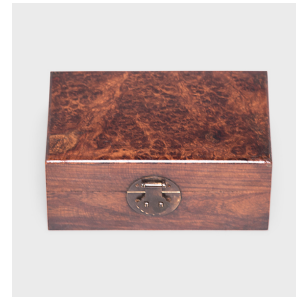

PAGODA RED

BURLED ROSEWOOD KEEPER'S BOX

\$680

c. 1900 • Beijing, China • Rosewood, Brass • Collection #BJGG045

W: 8.0" D: 5.0" H: 3.5"

With clean lines and simple form, this refined early 20th-century keeper's box celebrates the beauty of huali wood, a rosewood valued highly for its abstract patterning and shimmering surface. The top surface of this box is made of huali burl wood, thought to embody the complexities of nature and provide creative inspiration. The esteemed material suggests this box belonged to a Qing-dynasty scholar, who would have used it as a prized lock box for precious smalls and valuables.