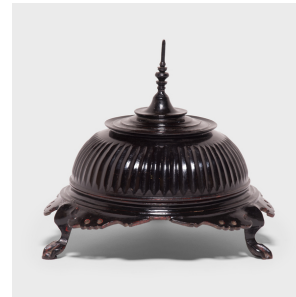

# PAGODA RED

---

## BURMESE BLACK LACQUER HSUN-OK

**\$980**

c. 1900 • Burma • Pine, Lacquer • Collection #CJKA001

W: 24.0" D: 24.0" H: 22.0"

With the captivating form of a modern abstract sculpture, this footed vessel is actually a early 20th-century Burmese offering vessel called a hsun-ok. Used primarily in Buddhist monasteries during prayer, the hsun-ok would have been a spectacular sight, vibrantly colored and piled high with offerings of food and incense. An impressive example of Burmese woodworking, this pine wood vessel was expertly turned and hand-carved to create a dramatic silhouette. Cloaked in layer upon layer of dark black lacquer, the hsun-ok was then painted with a red cinnabar lacquer, beautifully worn over the years to give the vessel a fantastic texture. Continued...

## BURMESE BLACK LACQUER HSUN-OK

A stunning sculptural work with storied history, this hsun-ok vessel makes for a statement-making centerpiece or display stand.