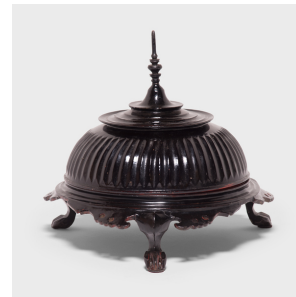

# PAGODA RED

---

## BURMESE BLACK LACQUER HSUN-OK

**\$980**

c. 1900 • Burma • Pine, Lacquer • Collection #CJKA001

W: 24.0" D: 24.0" H: 22.0"

With the captivating form of a modern abstract sculpture, this footed vessel is actually a early 20th-century Burmese offering vessel called a hsun-ok. Used primarily in Buddhist monasteries during prayer, the hsun-ok would have been a spectacular sight, vibrantly colored and piled high with offerings of food and incense. An impressive example of Burmese woodworking, this pine wood vessel was expertly turned and hand-carved to create a dramatic silhouette. Cloaked in layer upon layer of dark black lacquer, the hsun-ok was then painted with a red cinnabar lacquer, beautifully worn over the years to give the vessel a fantastic texture. Continued...

## BURMESE BLACK LACQUER HSUN-OK

A stunning sculptural work with storied history, this hsun-ok vessel makes for a statement-making centerpiece or display stand.