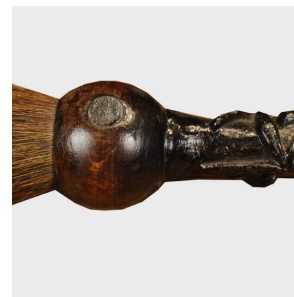

PAGODA RED

CALLIGRAPHY BRUSH CARVED WITH TRAILING VINES

\$288

c. 1900 • Northern China, China • Wood • Collection #KK064W

H: 14.25" Dia: 1.75"

The tools of a scholar's desk reflected both his personal taste and his dedication to his craft—and a scholar seeking to master the Three Perfections of calligraphy, painting, and poetry selected this particular calligraphy brush with care. The color of the bristles are graduated, signifying frequent ink use. Its handle is hand-carved with trailing floral vines.