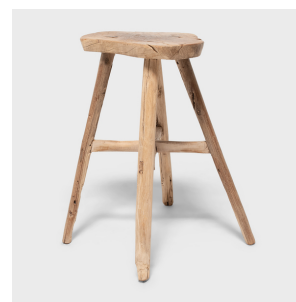

PAGODA RED

PROVINCIAL BUTTERFLY STOOL

\$980

c. 1900 • Shandong, China • Northern Elmwood • Collection #TLA035A

W: 13.75" D: 14.0" H: 19.25"

Crafted of Chinese northern elm (yumu) using mortise-and-tenon joinery, this everyday stool from Shandong province charms with timeless rustic appeal. Four thin legs support linked by crossed stretchers support a trefoil seat shaped to resemble a butterfly, a common symbol of happiness. We love this little stool for its delicate silhouette and raw wood texture.

1740 W. Webster Ave., Chicago, IL 60614 • 773-235-1188 • info@pagodared.com

PAGODARED.COM

**PAGODA
RED**

PROVINCIAL BUTTERFLY STOOL

Additional Dimensions:

Seat: 14"W x 8"D

1740 W. Webster Ave., Chicago, IL 60614 • 773-235-1188 • info@pagodared.com