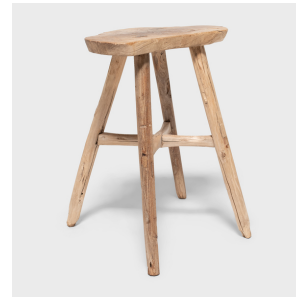

PAGODA RED

PROVINCIAL BUTTERFLY STOOL

\$980

c. 1900 • Shandong, China • Northern Elmwood • Collection #TLA035A

W: 13.75" D: 14.0" H: 19.25"

Crafted of Chinese northern elm (yumu) using mortise-and-tenon joinery, this everyday stool from Shandong province charms with timeless rustic appeal. Four thin legs support linked by crossed stretchers support a trefoil seat shaped to resemble a butterfly, a common symbol of happiness. We love this little stool for its delicate silhouette and raw wood texture.

1740 W. Webster Ave., Chicago, IL 60614 • 773-235-1188 • info@pagodared.com

PAGODARED.COM

**PAGODA
RED**

PROVINCIAL BUTTERFLY STOOL

Additional Dimensions:

Seat: 14"W x 8"D

1740 W. Webster Ave., Chicago, IL 60614 • 773-235-1188 • info@pagodared.com