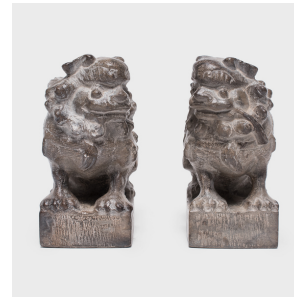

PAGODA RED

PAIR OF PETITE FU DOG GUARDIANS

\$780

Shanxi, China • Limestone • Collection #TLA029H

W: 2.75" D: 4.5" H: 6.0"

With curly manes and playful expressions, these petite stone fu dogs are adorable companions and benevolent guardians of the home. Also known as shizi, the pair represents yin and yang, the dual forces of the universe. Seated in mirrored postures, each fu dog carries its characteristic accessory on its back - the female shizi with a baby fu dog, representing the cycle of life, and the male shizi with an embroidered ball, representing dominion over the universe. Continued...

1740 W. Webster Ave., Chicago, IL 60614 • 773-235-1188 • info@pagodared.com

PAGODARED.COM

PAGODA RED

PAIR OF PETITE FU DOG GUARDIANS

Offering protection from misfortune, these charming fu dogs stand guard throughout the home as bookends, garden ornaments, or tabletop sculptures.