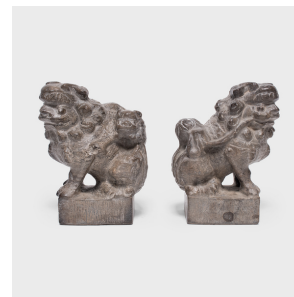

PAGODA RED

PAIR OF PETITE FU DOG GUARDIANS

\$780

Shanxi, China • Limestone • Collection #TLA029H

W: 2.75" D: 4.5" H: 6.0"

With curly manes and playful expressions, these petite stone fu dogs are adorable companions and benevolent guardians of the home. Also known as shizi, the pair represents yin and yang, the dual forces of the universe. Seated in mirrored postures, each fu dog carries its characteristic accessory on its back - the female shizi with a baby fu dog, representing the cycle of life, and the male shizi with an embroidered ball, representing dominion over the universe. Continued...

1740 W. Webster Ave., Chicago, IL 60614 • 773-235-1188 • info@pagodared.com

PAGODARED.COM

PAGODA RED

PAIR OF PETITE FU DOG GUARDIANS

Offering protection from misfortune, these charming fu dogs stand guard throughout the home as bookends, garden ornaments, or tabletop sculptures.