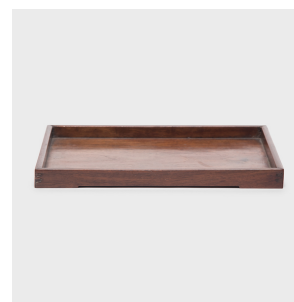

PAGODA RED

HUALI TEA TRAY

\$1,180

c. 1850 • China • Rosewood • Collection #CMCL039B

W: 12.0" D: 9.25" H: 1.0"

Crafted of fine huali rosewood, this 19th-century tray once served tea or displayed calligraphy tools in a scholar's studio. Framed with low sides, the tray has a simple rectangular form to showcase the rich color and fine grain of prized rosewood.