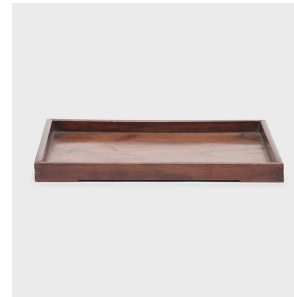

PAGODA RED

HUALI TEA TRAY

\$1,180

c. 1850 • China • Rosewood • Collection #CMCL039B

W: 12.0" D: 9.25" H: 1.0"

Crafted of fine huali rosewood, this 19th-century tray once served tea or displayed calligraphy tools in a scholar's studio. Framed with low sides, the tray has a simple rectangular form to showcase the rich color and fine grain of prized rosewood.