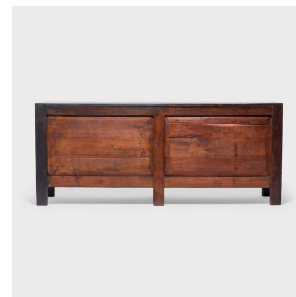

## PLANK SLATE HERDSMAN'S CHEST

**\$6,280**

c. 1920 • Shandong, China • Northern Elmwood • Collection #TLA010

W: 85.0" D: 19.0" H: 35.5"

Created in the style of Mongolian storage coffers, this early 20th-century herdsman's chest has a straightforward design and plenty of rustic appeal. Originally configured to open from the top, this chest was modified with front-facing doors by our carpenters skilled in traditional joinery. Recently refinished to matte slate grey, this minimalist cabinet fits right into the modern home as a sideboard or credenza.