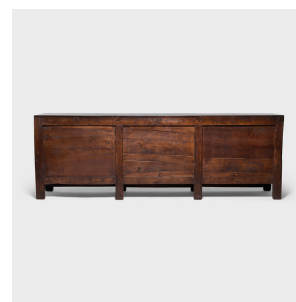

PAGODA RED

HERDSMAN'S CHEST

\$6,880

c. 1920 • Shandong, China • Northern Elmwood • Collection #TLA012

W: 105.0" D: 19.0" H: 36.0"

Created in the style of Mongolian storage coffers, this early 20th-century herdsman's chest has a straightforward design and plenty of rustic appeal. Originally configured to open from the top, this chest was modified with front-facing doors by our carpenters skilled in traditional joinery. This cabinet's Shaker-like simplicity fits right into the modern home as a sideboard or credenza.

1740 W. Webster Ave., Chicago, IL 60614 • 773-235-1188 • info@pagodared.com

PAGODARED.COM

PAGODA RED

HERDSMAN'S CHEST

Additional Dimensions:

Door Opening: 26"W x 22"H

Shelves: 35"W x 15"D x 13.5"H

1740 W. Webster Ave., Chicago, IL 60614 • 773-235-1188 • info@pagodared.com