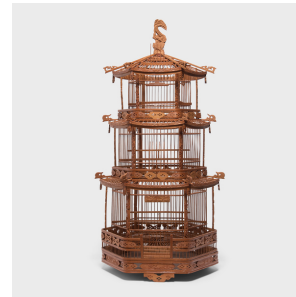

PAGODA RED

THREE-TIERED PAGODA BIRDCAGE

\$1,480

c. 1900 • China • Bamboo • Collection #CMCL030

H: 44.0" Dia: 23.0"

A triumphant display of grandeur and fine craftsmanship, this monumental birdcage was once home to the pet bird of a Qing-dynasty aristocrat. Dated to the late 19th century, the cage was carefully assembled into the shape of a towering three-tiered pagoda from thin strips of bamboo. A sinuous dragon appears in various carved elements throughout the cage, a symbol of power and good fortune. A fantastic collector's item, we love this birdcage as an unusual sculptural object or a new home for a feathered friend.