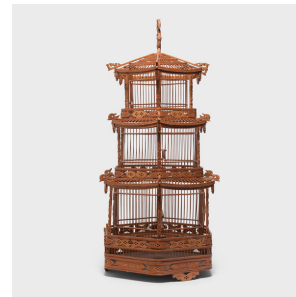

PAGODA RED

THREE-TIERED PAGODA BIRDCAGE

\$1,480

c. 1900 • China • Bamboo • Collection #CMCL030

H: 44.0" Dia: 23.0"

A triumphant display of grandeur and fine craftsmanship, this monumental birdcage was once home to the pet bird of a Qing-dynasty aristocrat. Dated to the late 19th century, the cage was carefully assembled into the shape of a towering three-tiered pagoda from thin strips of bamboo. A sinuous dragon appears in various carved elements throughout the cage, a symbol of power and good fortune. A fantastic collector's item, we love this birdcage as an unusual sculptural object or a new home for a feathered friend.