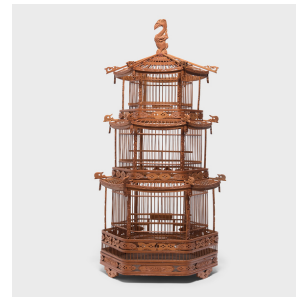

PAGODA RED

THREE-TIERED PAGODA BIRDCAGE

\$1,480

c. 1900 • China • Bamboo • Collection #CMCL030

H: 44.0" Dia: 23.0"

A triumphant display of grandeur and fine craftsmanship, this monumental birdcage was once home to the pet bird of a Qing-dynasty aristocrat. Dated to the late 19th century, the cage was carefully assembled into the shape of a towering three-tiered pagoda from thin strips of bamboo. A sinuous dragon appears in various carved elements throughout the cage, a symbol of power and good fortune. A fantastic collector's item, we love this birdcage as an unusual sculptural object or a new home for a feathered friend.