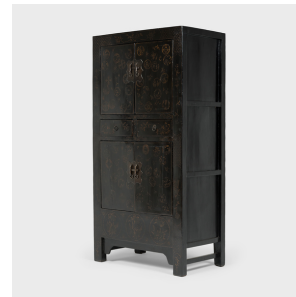

PAGODA RED

GILT BLACK LACQUER SHANXI CABINET

\$5,880

c. 1850 • China • Wood, Lacquer • Collection #CSA001

W: 35.0" D: 20.5" H: 69.0"

Crafted in the early 20th century, this tall cabinet has a clean-lined form designed with straight sides and square corners. The cabinet is cloaked in a glossy black lacquer finish, contrasted by hand-painted gilt decoration, now considerably faded from years of use. The cabinet features two double doors secured with brass lock plates and decorated with whimsical round medallions of various motifs and auspicious symbols.

1740 W. Webster Ave., Chicago, IL 60614 • 773-235-1188 • info@pagodared.com

PAGODARED.COM

PAGODA RED

GILT BLACK LACQUER SHANXI CABINET

A storied addition to the modern home, the cabinet offers ample storage with three shelves, two shallow drawers, and a deep lower compartment. The lacquer finish has aged beautifully with time, developing fantastic crackle and character from years of use.

Brass hardware is replacement.

Additional Dimensions:

Drawers: 12.5"W x 16"D x 4.